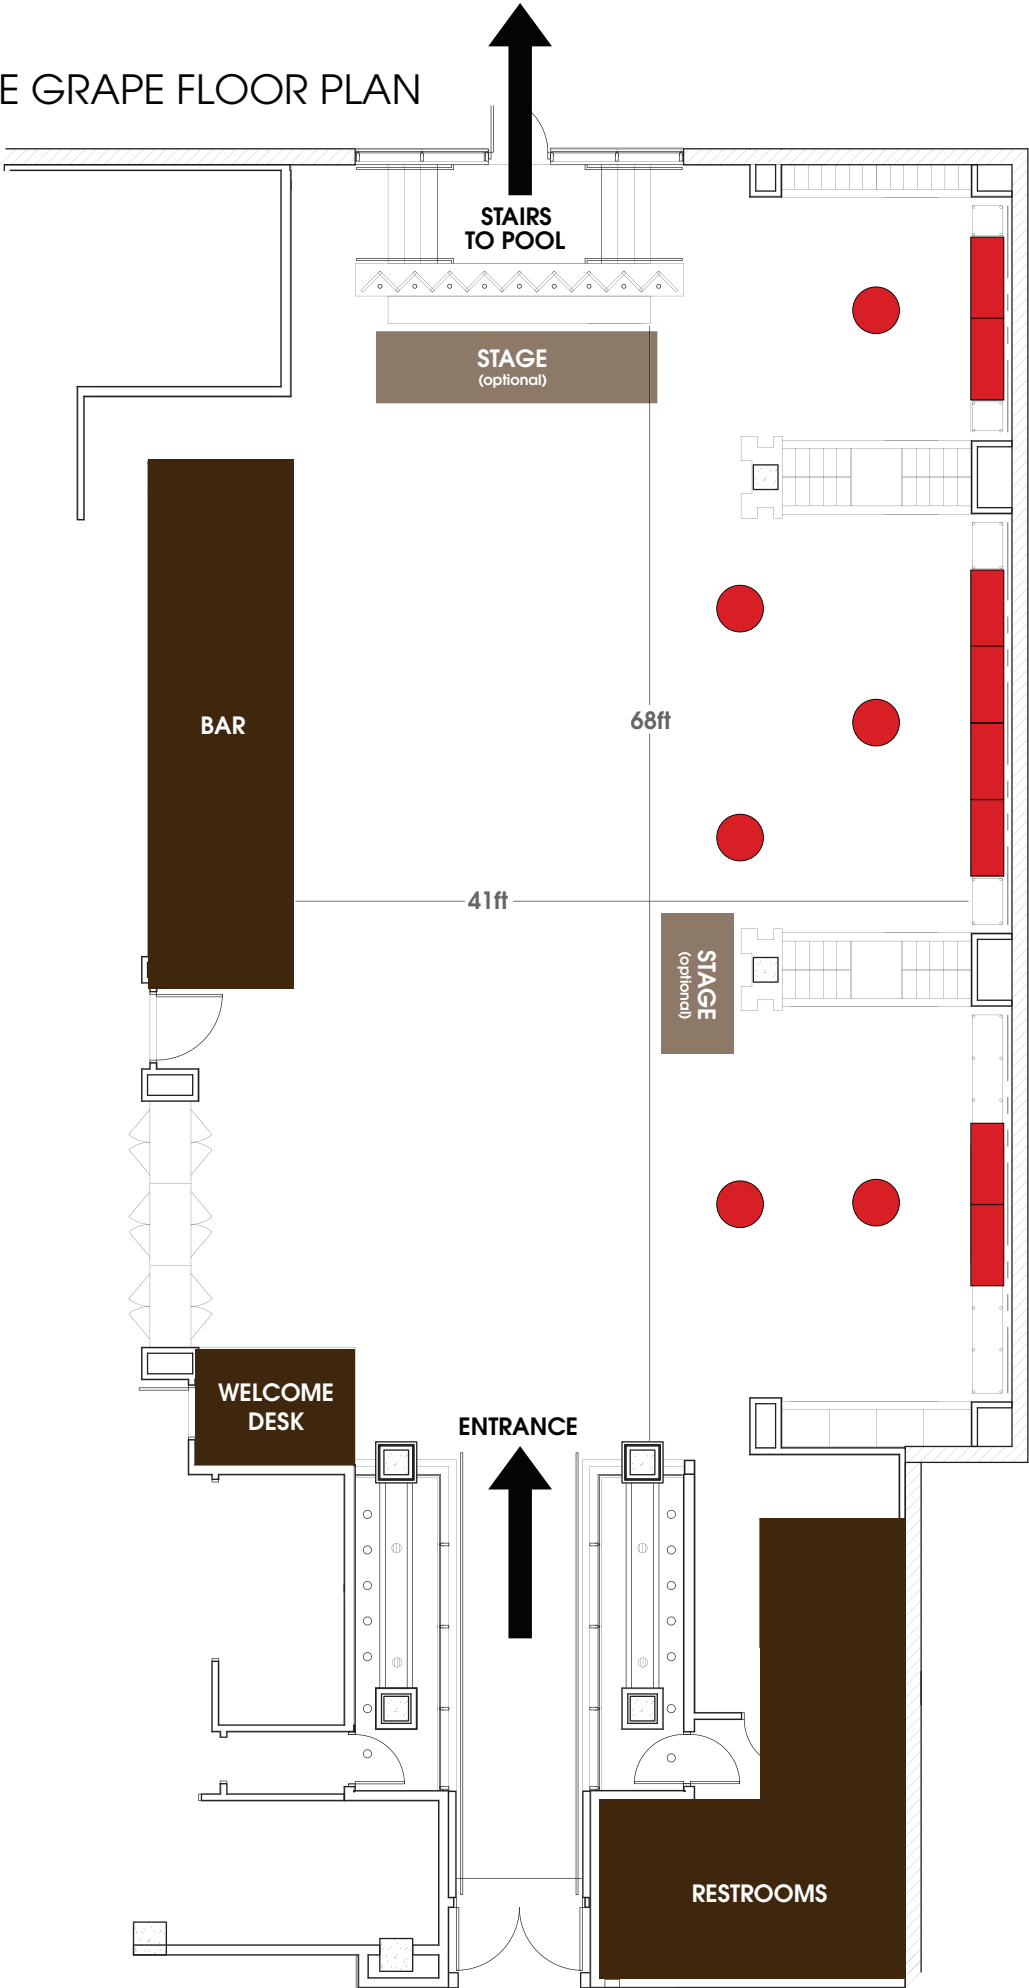

Hostile Grape

TECHNICAL PACKAGE

The name is as enticing as the venue at the hottest wine bar in town. This stylish and intimate setting offers an exciting location for small receptions or pre- and post meeting cocktails and appetizers. Live entertainment brings the experience to another level in this hip underground lounge.

ENTERTAINMENT • AV

HOSTILE GRAPE FLOOR PLAN

-  16 WINE ENOMATIC
-  8 WINE ENOMATIC